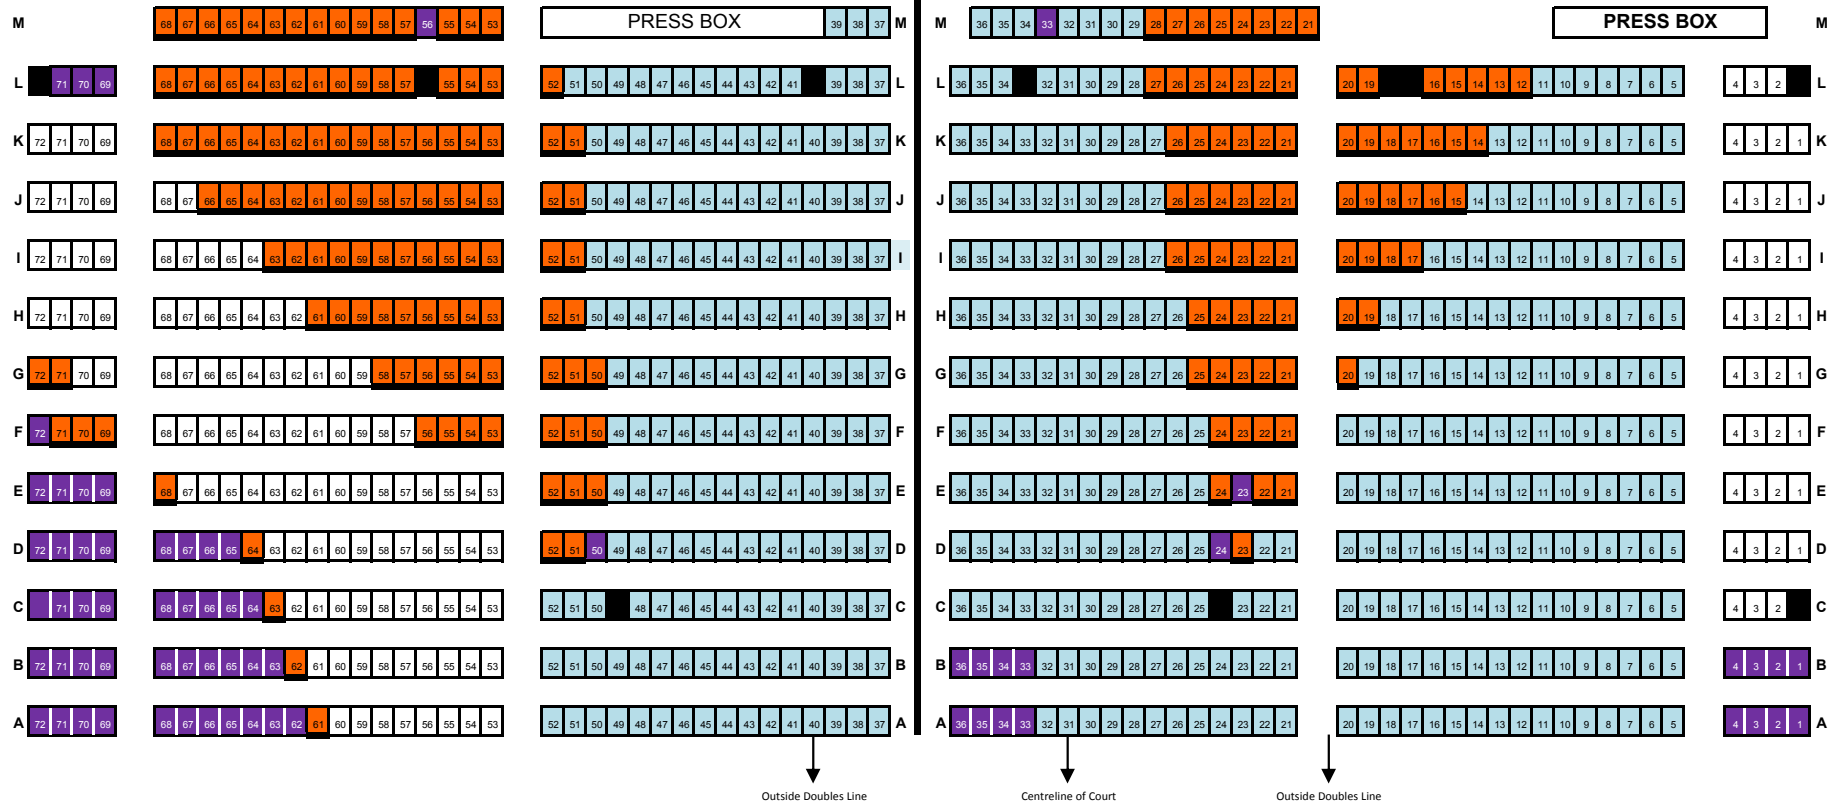

ASB TENNIS CENTRE

KEY

COVERED STAND:

Yes

SHADE COVER:

Yes - **EXCEPTIONS:** Rows A, B, C, D all seats **AND** Seats 1 - 4 in Rows A to L
These seats are exposed to the sun throughout the day.

SEATING TYPE:

Numbered Bucket Seats

A RESERVE PRICE TYPE:

SEATS UNAVAILABLE:

B RESERVE PRICE TYPE:

RESTRICTED VIEW SEATS:

POLE:

BALLKIDS SEATING:

ROBINSON STAND SEATING PLAN

A Reserve Price Type Seats are located in rows A to M seat 5 to 52 (excluding any restricted view seats which are B Reserve Price Type).